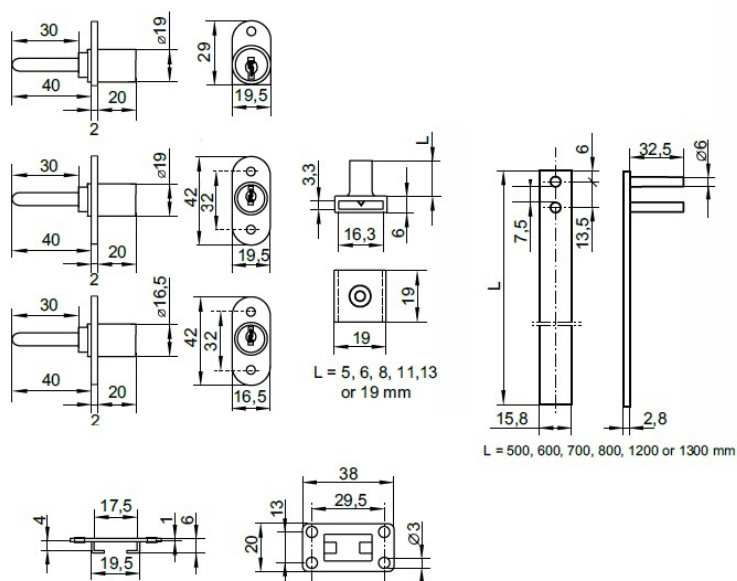

PRODUCT SHEET

Description:

Central Lock 1018/600mm, NPL, $\varnothing 19 \times 20$ mm, 40mm Tail, HCK SISO, W/600 Locking Bar, 2xMetal Bar Guides & 3x13mm Pegs

Item number:

14.03.127-1

Units	Box	Carton	HS Code	Barcode
Pcs.	24	120	8301300000	 5704866034937